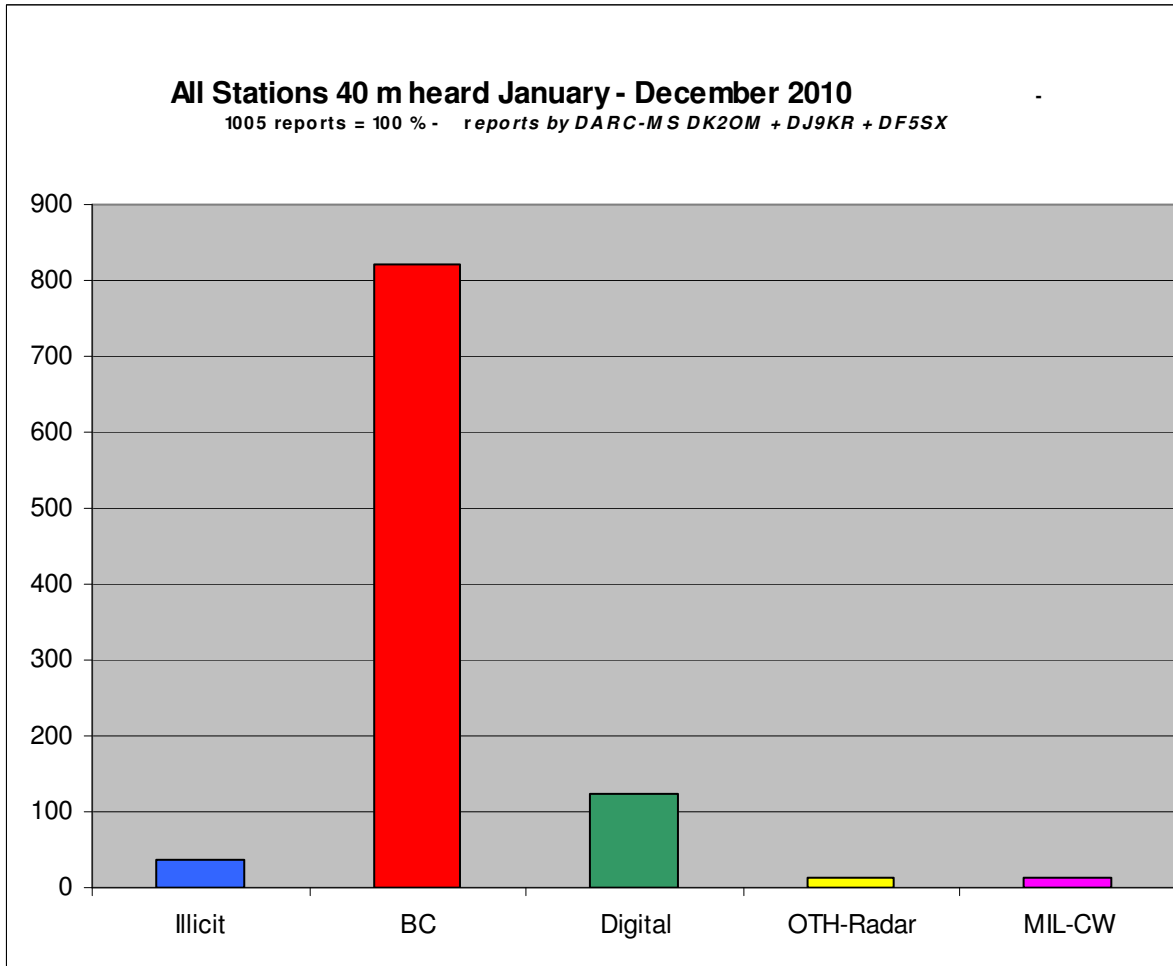

Intruder Jan. – Dec. 2010 In Region 1 – Europe – Grafics by DJ9KR

All Stations 20 m displayed January - December 2010

- 240 reports = 100 %

- Report by DARC-MS DK2OM + DJ9KR + DF5SX -

Illicit Stations displayed by Band - December 2010