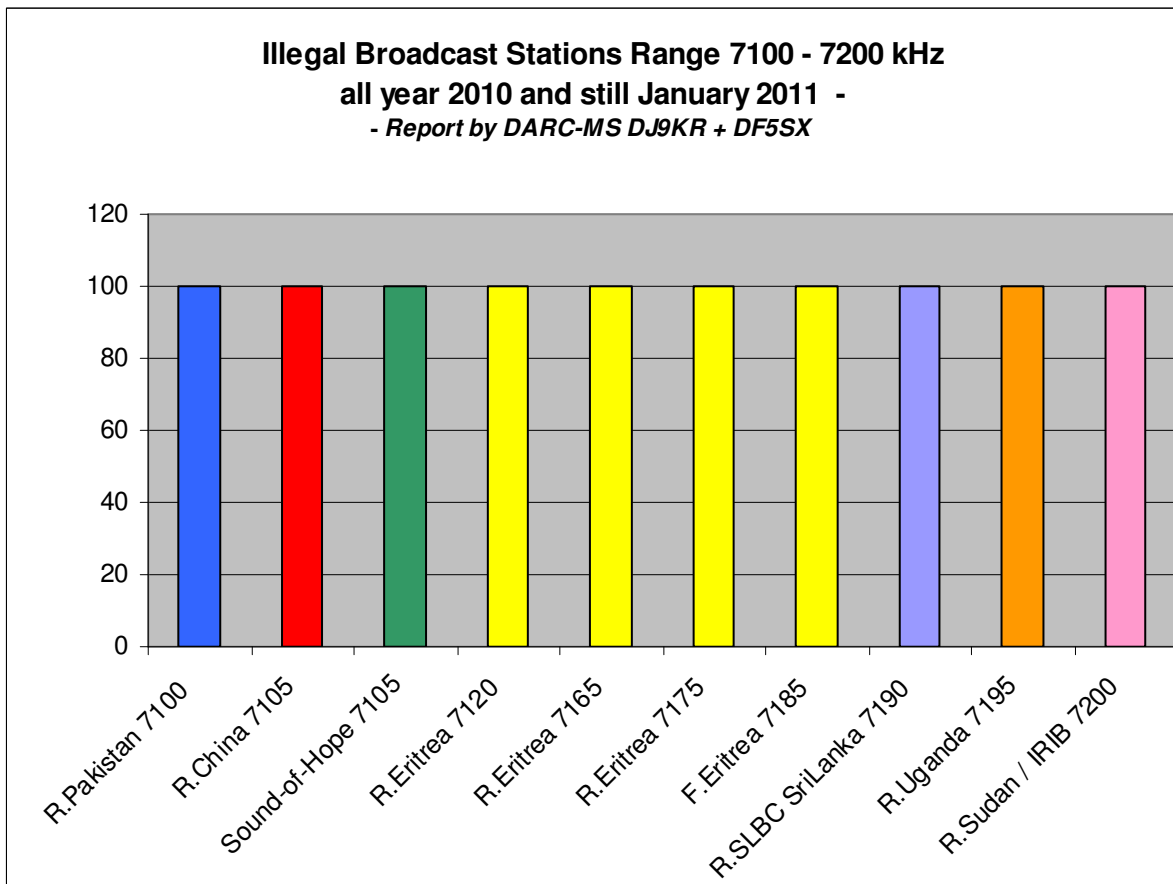

Intruder Jan. – Dec. 2010 In Region 1 – Europe – Grafics by DJ9KR

All Stations 20 m displayed January - December 2010

- 240 reports = 100 %

- Report by DARC-MS DK2OM + DJ9KR + DF5SX -

Illicit Stations displayed by Band - December 2010