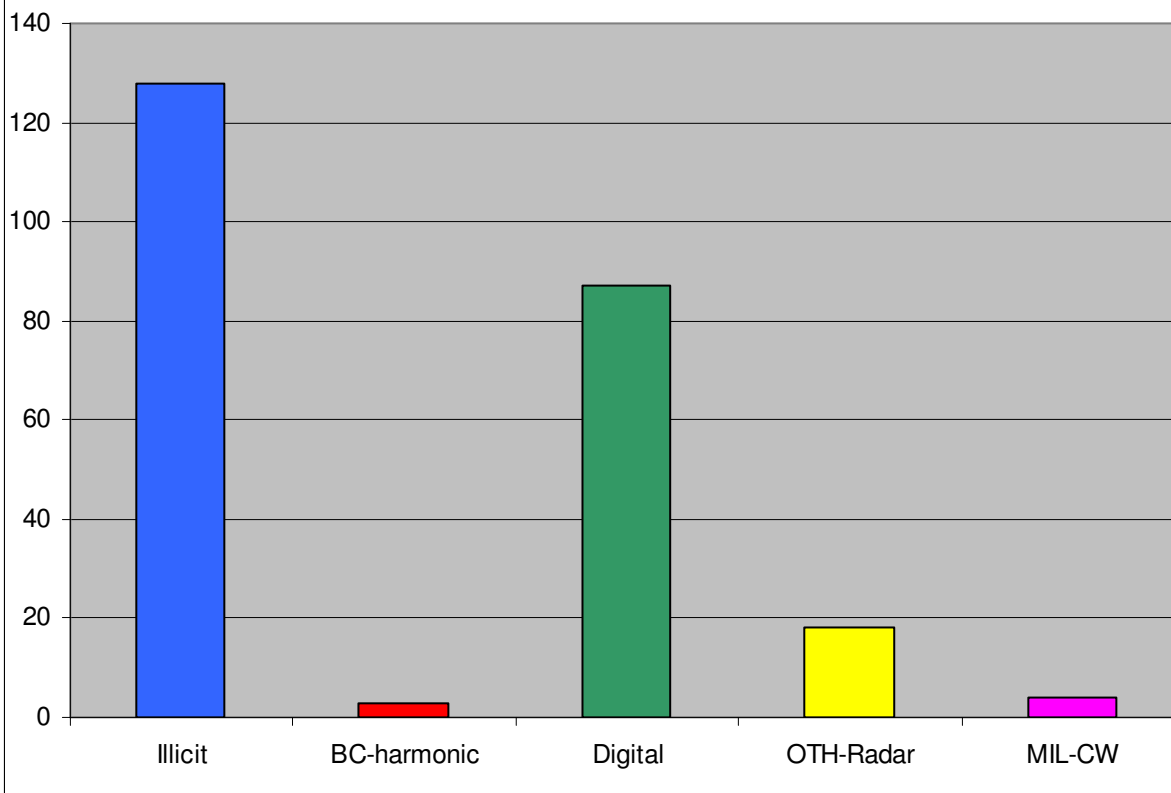

Intruder Jan. – Dec. 2010 In Region 1 – Europe – Grafics by DJ9KR

All Stations 20 m displayed January - December 2010

- 240 reports = 100 %

- Report by DARC-MS DK2OM + DJ9KR + DF5SX -

Illicit Stations displayed by Band - December 2010

Reports = 100 %

Report by DARC-MS